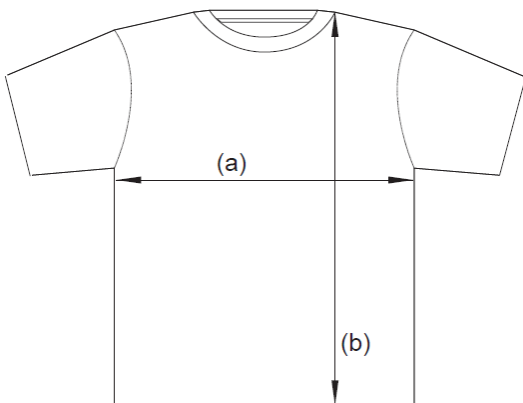

香港觀鳥日暨觀鳥比賽籌款活動 2023

The Hong Kong Bird Watching Day cum Bird Race Fundraising Event 2023

比賽速乾 Tee

Race Tee

----- 尺寸表 -----

Size Guide

(a) 胸闊: 袂底落一寸度, 由前幅左面骨位至右面骨位

Chest Width: start at 1" under the armhole, measure from the left seam to the right seam of the body of the shirt

(b) 衫長: 由肩頂尖位靠近羅紋領度至衫腳

Length of Shirt: from the top corner point near the neck rib to the bottom of the shirt

* 全部尺寸以英寸為單位 All measurements are in inches.

* 最多會有 5% 之落差 A maximum of 5% discrepancy is expected.

碼數 Size	2XS	XS	S	M	L	XL	2XL
(a) 胸闊 Chest Width	18.5	19.5	20.5	21.5	22.5	23.5	24.5
(b) 衫長 Length of Shirt	25	26.25	27.5	28.75	30	31.25	32.5